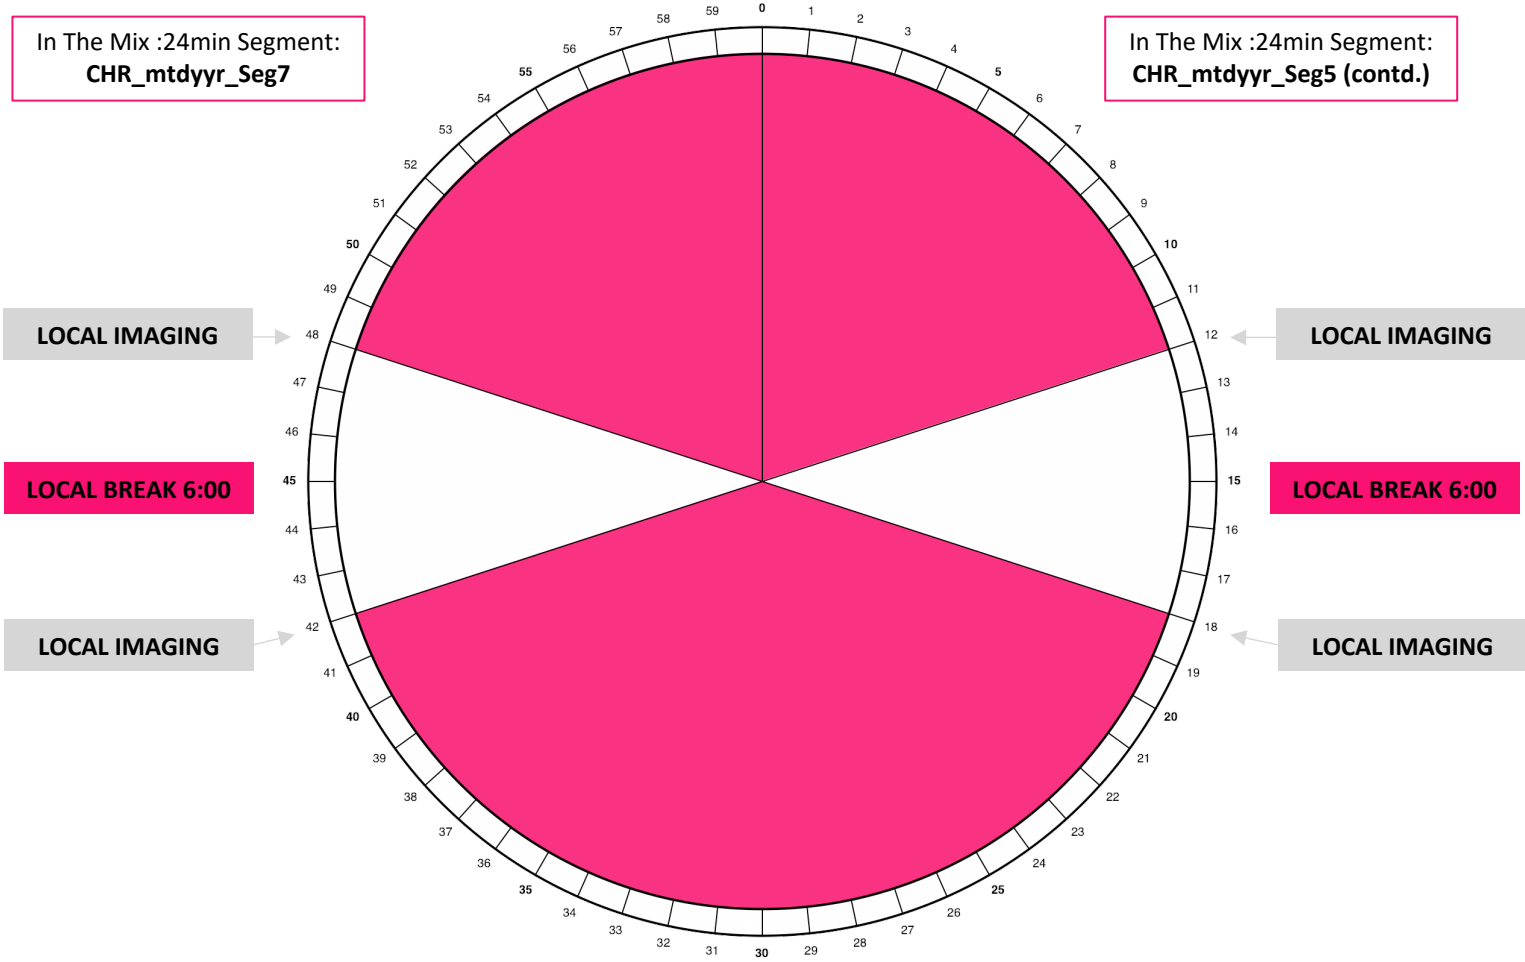

LOCAL BREAK 6:00

LOCAL IMAGING

LOCAL IMAGING

In The Mix :24min Segment:
CHR_mtdyrr_Seg2

SEGMENT #1: 12 Min
SEGMENT #2: 24 Min
SEGMENT #3: 24 Min

FTP Clock Hour 2

Total Local Spot Time: 12 min
Total DJ Mixed Music: 48 min

HOUR #2

In The Mix :24min Segment:
CHR_mtdyyr_Seg5

In The Mix :24min Segment:
CHR_mtdyyr_Seg3 (contd.)

In The Mix :24min Segment:
CHR_mtdyyr_Seg4

SEGMENT #3:	24 Min
SEGMENT #4:	24 Min
SEGMENT #5:	24 Min

FTP Clock Hour 3

Total Local Spot Time: 12 min
Total DJ Mixed Music: 48 min

HOUR #3

In The Mix :24min Segment:
CHR_mtdyyr_Seg7

In The Mix :24min Segment:
CHR_mtdyyr_Seg5 (contd.)

In The Mix :24min Segment:
CHR_mtdyyr_Seg6

SEGMENT #5:	24 Min
SEGMENT #6:	24 Min
SEGMENT #7:	24 Min

FTP Clock Hour 4

Total Local Spot Time: 12 min
Total DJ Mixed Music: 48 min

HOUR #4

In The Mix :12min Segment:
CHR_mtdyyr_Seg9

In The Mix :24min Segment:
CHR_mtdyyr_Seg7 (contd.)