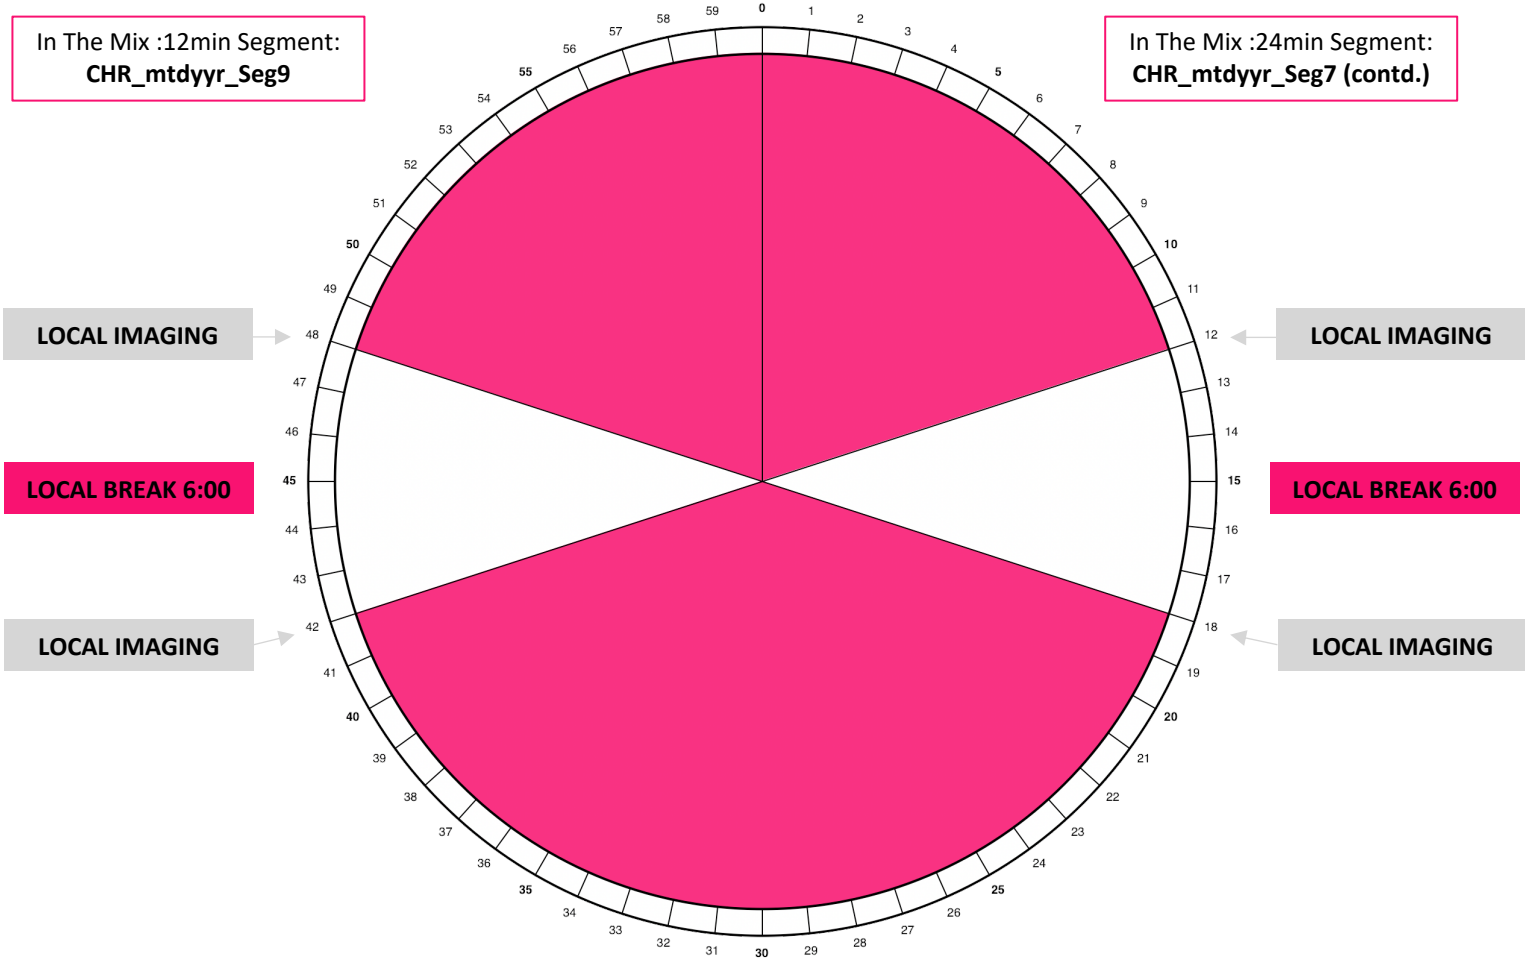

FTP Clock Hour 1

Total Local Spot Time: 12 min
Total DJ Mixed Music: 48 min

HOUR #1

In The Mix :24min Segment:
CHR_mtdyrr_Seg3

In The Mix :12min Segment:
CHR_mtdyrr_Seg1

LOCAL IMAGING

LOCAL IMAGING

LOCAL BREAK 6:00

LOCAL BREAK 6:00

LOCAL IMAGING

LOCAL IMAGING

In The Mix :24min Segment:
CHR_mtdyrr_Seg2

SEGMENT #1: 12 Min
SEGMENT #2: 24 Min
SEGMENT #3: 24 Min

FTP Clock Hour 2

Total Local Spot Time: 12 min
Total DJ Mixed Music: 48 min

Total Local Spot Time: 12 min
Total DJ Mixed Music: 48 min

HOUR #3

In The Mix :24min Segment:
CHR_mtdyyr_Seg7

In The Mix :24min Segment:
CHR_mtdyyr_Seg5 (contd.)

In The Mix :24min Segment:
CHR_mtdyyr_Seg6

SEGMENT #5:	24 Min
SEGMENT #6:	24 Min
SEGMENT #7:	24 Min

FTP Clock Hour 4

Total Local Spot Time: 12 min
Total DJ Mixed Music: 48 min

HOUR #4

In The Mix :12min Segment:
CHR_mtdyyr_Seg9

In The Mix :24min Segment:
CHR_mtdyyr_Seg7 (contd.)